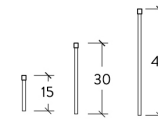

EXTENSION RODS

Woontheater Zuid | Kloosterstraat 14, 2000 Antwerpen | karen@woontheater.be | 0032 (0) 486 33 13 71

Visit share and like on: www.woontheater.be | [f](#) Facebook | [p](#) Pinterest | [i](#) Instagram: @woontheaterzuid