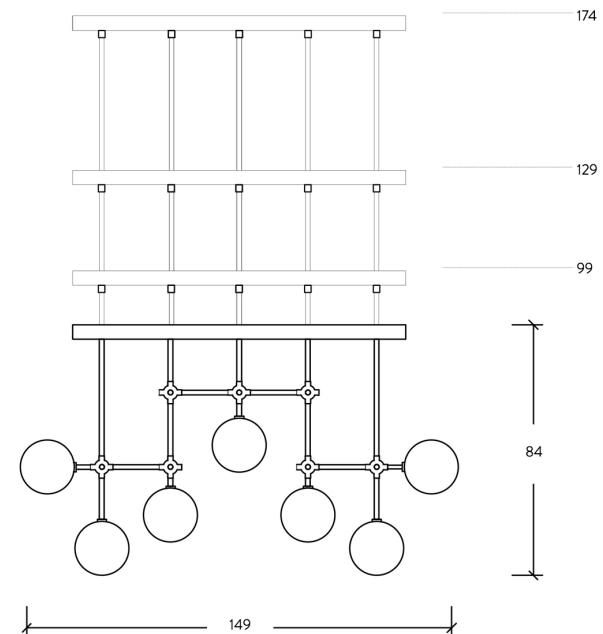

EXTENSION RODS

Woontheater Zuid | Kloosterstraat 14, 2000 Antwerpen | karen@woontheater.be | 0032 (0) 486 33 13 71

Visit share and like on: www.woontheater.be | [f](#) Facebook | [p](#) Pinterest | [i](#) Instagram: @woontheaterzuid