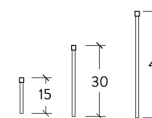

DIMENSIONS

H: 100cm / W: 181cm / D: 28cm Weight: 20kg

EXTENSION RODS

15cm / 30cm / 45cm

BULBS

max qty of bulbs: 7
 max wattage: 20W
 bulb base: G4, 12V AC
 maximum bulb diameter: 10mm

PRICE:

Brass: € 4495
 Blackgun brass: € 4945

SOAP CHANDELIER DT6

B036

SOAP CHANDELIER DT6

B036

Modern chandelier made entirely of solid brass with mouth blown globes.

EXTENSION RODS

DIMENSIONS

H: 82cm / W: 117cm / D: 117cm Weight: 17 kg

SOAP FLOOR LAMP

B039

Modern floor lamp made entirely of solid brass with mouth blown globes.
2m long cord with inline on-off switch included.

DIMENSIONS

H: 167cm / W: 73cm / D: 73cm Weight: 14,3 kg

BULBS

max qty of bulbs: 6
max wattage: 20W
bulb base: G4, 12V AC
maximum bulb diameter: 10mm