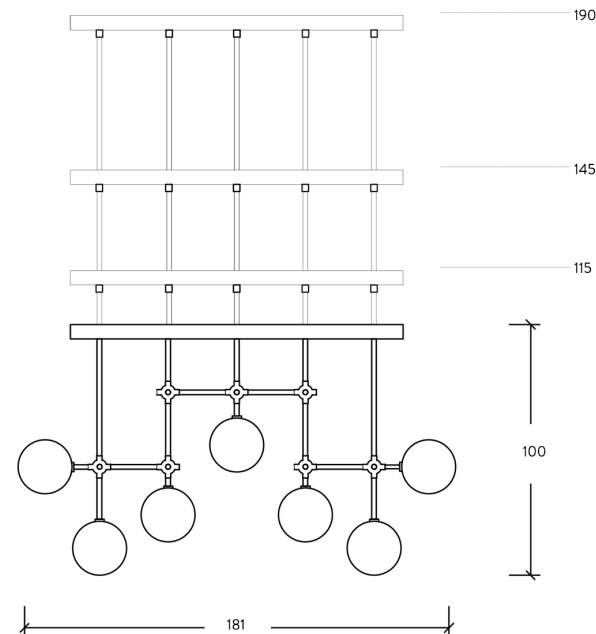

WoonTheater

HET LEVEN IS ALS EEN FILM, WIJ ZORGEN VOOR HET DECOR.

SOAP B-7 CHANDELIER MD

B027

Modern chandelier made entirely of solid brass with mouth blown globes.

DIMENSIONS

H: 84cm / W: 149cm / D: 23cm Weight: 14,8 kg

DIMENSIONS

H: 100cm / W: 181cm / D: 28cm Weight: 20kg

EXTENSION RODS

15cm / 30cm / 45cm

BULBS

max qty of bulbs: 7
 max wattage: 20W
 bulb base: G4, 12V AC
 maximum bulb diameter: 10mm

PRICE:

Brass: € 4495
 Blackgun brass: € 4945

SOAP CHANDELIER DT6

B036

SOAP CHANDELIER DT6

B036

Modern chandelier made entirely of solid brass with mouth blown globes.

EXTENSION RODS

DIMENSIONS

H: 82cm / W: 117cm / D: 117cm Weight: 17 kg

SOAP FLOOR LAMP

B039

Modern floor lamp made entirely of solid brass with mouth blown globes.
2m long cord with inline on-off switch included.

DIMENSIONS

H: 167cm / W: 73cm / D: 73cm Weight: 14,3 kg

BULBS

max qty of bulbs: 6
max wattage: 20W
bulb base: G4, 12V AC
maximum bulb diameter: 10mm