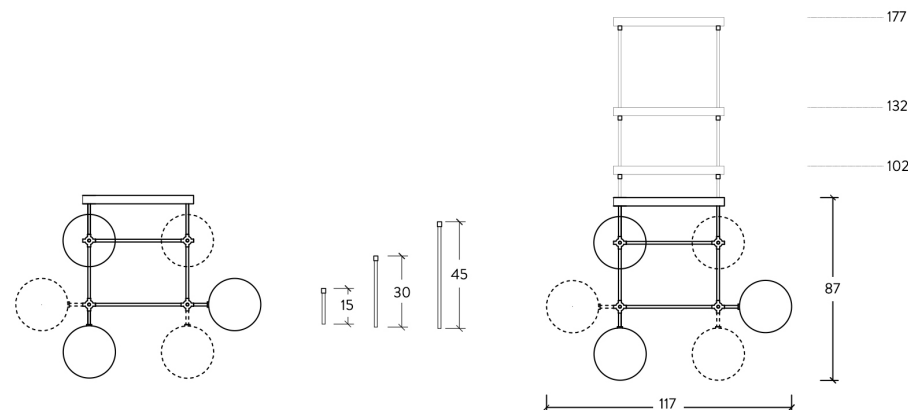

DIMENSIONS

H: 100cm / W: 181cm / D: 28cm Weight: 20kg

EXTENSION RODS

15cm / 30cm / 45cm

BULBS

max qty of bulbs: 7
 max wattage: 20W
 bulb base: G4, 12V AC
 maximum bulb diameter: 10mm

PRICE:

Brass: € 4495
 Blackgun brass: € 4945

SOAP CHANDELIER DT6

B036

SOAP CHANDELIER DT6

B036

Modern chandelier made entirely of solid brass with mouth blown globes.

EXTENSION RODS

DIMENSIONS

H: 82cm / W: 117cm / D: 117cm Weight: 17 kg

SOAP FLOOR LAMP

B039

Modern floor lamp made entirely of solid brass with mouth blown globes.
2m long cord with inline on-off switch included.

DIMENSIONS

H: 167cm / W: 73cm / D: 73cm Weight: 14,3 kg

BULBS

max qty of bulbs: 6
max wattage: 20W
bulb base: G4, 12V AC
maximum bulb diameter: 10mm