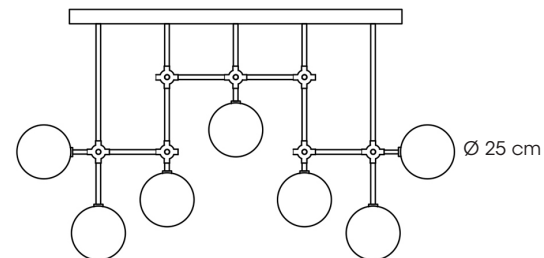

DIMENSIONS

H: 100cm / W: 181cm / D: 28cm Weight: 20kg

EXTENSION RODS

15cm / 30cm / 45cm

BULBS

max qty of bulbs: 7
 max wattage: 20W
 bulb base: G4, 12V AC
 maximum bulb diameter: 10mm

PRICE:

Brass: € 4495
 Blackgun brass: € 4945

SOAP CHANDELIER DT6

B036

SOAP CHANDELIER DT6

B036

Modern chandelier made entirely of solid brass with mouth blown globes.

EXTENSION RODS

DIMENSIONS

H: 82cm / W: 117cm / D: 117cm Weight: 17 kg