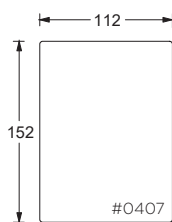

Dimensions

- Overall Height to Frame: 74cm
Overall Height to Back Pillow: 86cm
Overall Depth:
- Chair: 112cm
 - Lounge: 152cm
 - Chaise: 183cm
- Seat Depth:
- Chair: 66cm
 - Lounge: 107cm
 - Chaise: 137cm
- Arm Height: 63cm
Seat Height: 46cm

112cm W L/R Return Lounge #4105-LR #4104-RR

112cm W L/R Return Chaise #5005-LR #5004-RR

PLANE VIEW

112cm W LAF/RAF

112cm W LAF/RAF Chair #1003-LAF #1002-RAF

112cm W LAF/RAF Lounge #4103-LAF #4102-RAF

112cm W LAF/RAF Chaise #5003-LAF #5002-RAF

Special Details:

- certain sizes will require piece outs depending on the fabric repeat/nap - please check with your customer service representative regarding piece outs

Dimensions

- Overall Height to Frame: 74cm
- Overall Height to Back Pillow: 86cm
- Overall Depth:
 - Chair: 112cm
 - Lounge: 152cm
 - Chaise: 183cm
- Seat Depth:
 - Chair: 66cm
 - Lounge: 107cm
 - Chaise: 137cm
- Arm Height: 63cm
- Seat Height: 46cm

Gregory Ottoman

PLANE VIEW

Ottoman

112cm W x 112cm D Ottoman #0158

112cm W x 152cm D Ottoman #0407

152cm W x 152cm D Ottoman #0160

Dimensions

- Overall Height to Frame: 46cm