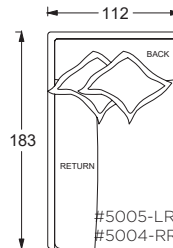

112cm W L/R Return Lounge #4105-LR #4104-RR

112cm W L/R Return Chaise #5005-LR #5004-RR