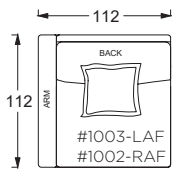

112cm W L/R Return Lounge #4105-LR #4104-RR

112cm W L/R Return Chaise #5005-LR #5004-RR

PLANE VIEW

112cm W LAF/RAF

112cm W LAF/RAF Chair #1003-LAF #1002-RAF

112cm W LAF/RAF Lounge #4103-LAF #4102-RAF

112cm W LAF/RAF Chaise #5003-LAF #5002-RAF

Special Details:

- certain sizes will require piece outs depending on the fabric repeat/nap - please check with your customer service representative regarding piece outs

Dimensions

- Overall Height to Frame: 74cm
- Overall Height to Back Pillow: 86cm
- Overall Depth:
 - Chair: 112cm
 - Lounge: 152cm
 - Chaise: 183cm
- Seat Depth:
 - Chair: 66cm
 - Lounge: 107cm
 - Chaise: 137cm
- Arm Height: 63cm
- Seat Height: 46cm