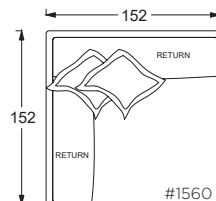

- Overall Height to Frame: 74cm
- Overall Height to Back Pillow: 86cm
- Overall Depth:
 - Chair: 112cm
 - Lounge: 152cm
- Chaise: 183cm
- Seat Depth:
 - Chair: 66cm
 - Lounge: 107cm
 - Chaise: 137cm
- Arm Height: 63cm
- Seat Height: 46cm

Base Details:

3cm H recessed leg
Specify leg finish

* Standard double needle stitch detail on body, seat cushion, back and toss pillows unless otherwise specified.

PLANE VIEW

152cm W Armless

152cm W Armless Chair

152cm W Armless Lounge

152cm W Armless Chaise

PLANE VIEW

152cm W L/R Return

152cm W L/R Return Chair

152cm W Corner Unit

152cm W L/R Return Chaise

PLANE VIEW

Dimensions

- Overall Height to Frame: 74cm
Overall Height to Back Pillow: 86cm
Overall Depth:
- Chair: 112cm
 - Lounge: 152cm
 - Chaise: 183cm
- Seat Depth:
- Chair: 66cm
 - Lounge: 107cm
 - Chaise: 137cm
- Arm Height: 63cm
Seat Height: 46cm