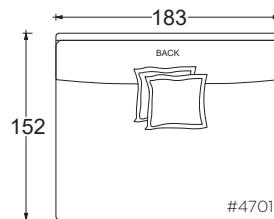

Base Details:

3cm H recessed leg
Specify leg finish

* Standard double needle stitch detail on body, seat cushion, back and toss pillows unless otherwise specified.

PLANE VIEW

183cm W Armless

183cm W Armless Chair

183cm W Armless Lounge

PLANE VIEW

183cm W L/R Return

183cm W L/R Return Chair

183cm W L/R Return Lounge

PLANE VIEW

183cm W LAF/RAF Return

183cm W LAF/RAF Chair

- Overall Height to Frame: 74cm
- Overall Height to Back Pillow: 86cm
- Overall Depth:
 - Chair: 112cm
 - Lounge: 152cm
- Chaise: 183cm
- Seat Depth:
 - Chair: 66cm
 - Lounge: 107cm
 - Chaise: 137cm
- Arm Height: 63cm
- Seat Height: 46cm

Dimensions

- Overall Height to Frame: 74cm
Overall Height to Back Pillow: 86cm
Overall Depth:
- Chair: 112cm
 - Lounge: 152cm
 - Chaise: 183cm
- Seat Depth:
- Chair: 66cm
 - Lounge: 107cm
 - Chaise: 137cm
- Arm Height: 63cm
Seat Height: 46cm