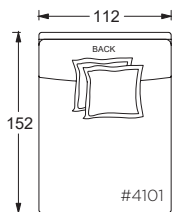

112cm W Armless Lounge #4101