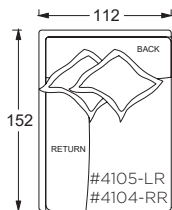

Dimensions

- Overall Height to Frame: 74cm
Overall Height to Back Pillow: 86cm
Overall Depth:
- Chair: 112cm
 - Lounge: 152cm
 - Chaise: 183cm
- Seat Depth:
- Chair: 66cm
 - Lounge: 107cm
 - Chaise: 137cm
- Arm Height: 63cm
Seat Height: 46cm

PLANE VIEW

Armless 112cm W

112cm W Armless Chair #1001

112cm W Armless Lounge #4101

112cm W Armless Chaise #5001

PLANE VIEW

112cm W L/R

112cm W Corner Unit #1060

112cm W L/R Return Lounge #4105-LR #4104-RR

112cm W L/R Return Chaise #5005-LR #5004-RR

PLANE VIEW

112cm W LAF/RAF

112cm W LAF/RAF Chair #1003-LAF #1002-RAF

112cm W LAF/RAF Lounge #4103-LAF #4102-RAF

112cm W LAF/RAF Chaise #5003-LAF #5002-RAF

Special Details:

- certain sizes will require piece outs depending on the fabric repeat/nap - please check with your customer service representative regarding piece outs

Dimensions

- Overall Height to Frame: 74cm
- Overall Height to Back Pillow: 86cm
- Overall Depth:
 - Chair: 112cm
 - Lounge: 152cm
 - Chaise: 183cm
- Seat Depth:
 - Chair: 66cm
 - Lounge: 107cm
 - Chaise: 137cm
- Arm Height: 63cm
- Seat Height: 46cm