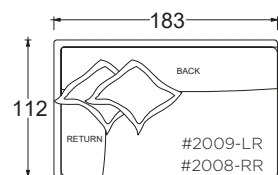

183cm W L/R Return Chair