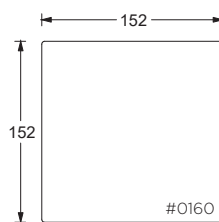

Special Details:

- certain sizes will require piece outs depending on the fabric repeat/nap - please check with your customer service representative regarding piece outs

Dimensions

- Overall Height to Frame: 74cm
- Overall Height to Back Pillow: 86cm
- Overall Depth:
 - Chair: 112cm
 - Lounge: 152cm
 - Chaise: 183cm
- Seat Depth:
 - Chair: 66cm
 - Lounge: 107cm
 - Chaise: 137cm
- Arm Height: 63cm
- Seat Height: 46cm

Gregory Ottoman

PLANE VIEW

Ottoman

112cm W x 112cm D Ottoman #0158

112cm W x 152cm D Ottoman #0407

152cm W x 152cm D Ottoman #0160

Dimensions

- Overall Height to Frame: 46cm