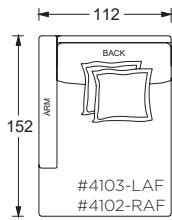

Dimensions

- Overall Height to Frame: 74cm
Overall Height to Back Pillow: 86cm
Overall Depth:
- Chair: 112cm
 - Lounge: 152cm
 - Chaise: 183cm
- Seat Depth:
- Chair: 66cm
 - Lounge: 107cm
 - Chaise: 137cm
- Arm Height: 63cm
Seat Height: 46cm

112cm W L/R Return Lounge #4105-LR #4104-RR

112cm W L/R Return Chaise #5005-LR #5004-RR

PLANE VIEW

112cm W LAF/RAF

112cm W LAF/RAF Chair #1003-LAF #1002-RAF

112cm W LAF/RAF Lounge #4103-LAF #4102-RAF

112cm W LAF/RAF Chaise #5003-LAF #5002-RAF

Special Details:

- certain sizes will require piece outs depending on the fabric repeat/nap - please check with your customer service representative regarding piece outs

Dimensions

- Overall Height to Frame: 74cm
- Overall Height to Back Pillow: 86cm
- Overall Depth:
 - Chair: 112cm
 - Lounge: 152cm
 - Chaise: 183cm
- Seat Depth:
 - Chair: 66cm
 - Lounge: 107cm
 - Chaise: 137cm
- Arm Height: 63cm
- Seat Height: 46cm

Gregory Ottoman

PLANE VIEW

Ottoman

112cm W x 112cm D Ottoman #0158

112cm W x 152cm D Ottoman #0407

152cm W x 152cm D Ottoman #0160

Dimensions

- Overall Height to Frame: 46cm