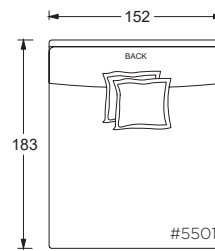

152cm W Armless Chaise