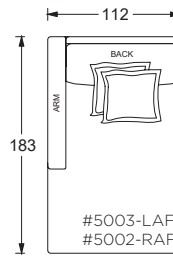

Dimensions

- Overall Height to Frame: 74cm
Overall Height to Back Pillow: 86cm
Overall Depth:
- Chair: 112cm
 - Lounge: 152cm
 - Chaise: 183cm
- Seat Depth:
- Chair: 66cm
 - Lounge: 107cm
 - Chaise: 137cm
- Arm Height: 63cm
Seat Height: 46cm

112cm W L/R Return Lounge #4105-LR #4104-RR

112cm W L/R Return Chaise #5005-LR #5004-RR

PLANE VIEW

112cm W LAF/RAF

112cm W LAF/RAF Chair #1003-LAF #1002-RAF

112cm W LAF/RAF Lounge #4103-LAF #4102-RAF

112cm W LAF/RAF Chaise #5003-LAF #5002-RAF

Special Details:

- certain sizes will require piece outs depending on the fabric repeat/nap - please check with your customer service representative regarding piece outs

Dimensions

- Overall Height to Frame: 74cm
- Overall Height to Back Pillow: 86cm
- Overall Depth:
 - Chair: 112cm
 - Lounge: 152cm
 - Chaise: 183cm
- Seat Depth:
 - Chair: 66cm
 - Lounge: 107cm
 - Chaise: 137cm
- Arm Height: 63cm
- Seat Height: 46cm

Gregory Ottoman

PLANE VIEW

Ottoman

112cm W x 112cm D Ottoman #0158

112cm W x 152cm D Ottoman #0407

152cm W x 152cm D Ottoman #0160

Dimensions

- Overall Height to Frame: 46cm