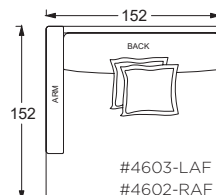

152cm W LAF/RAF Lounge