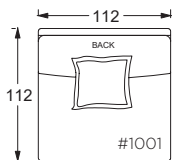

112cm W Armless Chair #1001