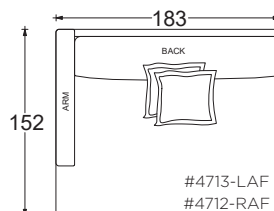

183cm W Armless Lounge

PLANE VIEW

183cm W L/R Return

183cm W L/R Return Chair

183cm W L/R Return Lounge

PLANE VIEW

183cm W LAF/RAF Return

183cm W LAF/RAF Chair

183cm W LAF/RAF Lounge

Special Details:

- certain sizes will require piece outs depending on the fabric repeat/nap - please check with your customer service representative regarding piece outs

Dimensions

- Overall Height to Frame: 74cm
- Overall Height to Back Pillow: 86cm
- Overall Depth:
 - Chair: 112cm
 - Lounge: 152cm
- Chaise: 183cm
- Seat Depth:
 - Chair: 66cm
 - Lounge: 107cm
 - Chaise: 137cm
- Arm Height: 63cm
- Seat Height: 46cm

Dimensions

- Overall Height to Frame: 74cm
Overall Height to Back Pillow: 86cm
Overall Depth:
- Chair: 112cm
 - Lounge: 152cm
 - Chaise: 183cm
- Seat Depth:
- Chair: 66cm
 - Lounge: 107cm
 - Chaise: 137cm
- Arm Height: 63cm
Seat Height: 46cm