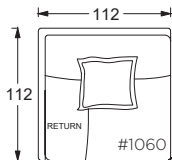

Dimensions

- Overall Height to Frame: 74cm
Overall Height to Back Pillow: 86cm
Overall Depth:
- Chair: 112cm
 - Lounge: 152cm
 - Chaise: 183cm
- Seat Depth:
- Chair: 66cm
 - Lounge: 107cm
 - Chaise: 137cm
- Arm Height: 63cm
Seat Height: 46cm

PLANE VIEW

Armless 112cm W

112cm W Armless Chair #1001

112cm W Armless Lounge #4101

112cm W Armless Chaise #5001

PLANE VIEW

112cm W L/R

112cm W Corner Unit #1060

Special Details:

- certain sizes will require piece outs depending on the fabric repeat/nap - please check with your customer service representative regarding piece outs

Dimensions

- Overall Height to Frame: 74cm
- Overall Height to Back Pillow: 86cm
- Overall Depth:
 - Chair: 112cm
 - Lounge: 152cm
 - Chaise: 183cm
- Seat Depth:
 - Chair: 66cm
 - Lounge: 107cm
 - Chaise: 137cm
- Arm Height: 63cm
- Seat Height: 46cm