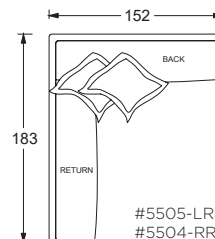

- Overall Height to Frame: 74cm
- Overall Height to Back Pillow: 86cm
- Overall Depth:
 - Chair: 112cm
 - Lounge: 152cm
- Chaise: 183cm
- Seat Depth:
 - Chair: 66cm
 - Lounge: 107cm
 - Chaise: 137cm
- Arm Height: 63cm
- Seat Height: 46cm

Base Details:

3cm H recessed leg
Specify leg finish

* Standard double needle stitch detail on body, seat cushion, back and toss pillows unless otherwise specified.

PLANE VIEW

152cm W Armless

152cm W Armless Chair

152cm W Armless Lounge

152cm W Armless Chaise

PLANE VIEW

152cm W L/R Return

152cm W L/R Return Chair

152cm W Corner Unit

152cm W L/R Return Chaise

PLANE VIEW

Dimensions

- Overall Height to Frame: 74cm
Overall Height to Back Pillow: 86cm
Overall Depth:
- Chair: 112cm
 - Lounge: 152cm
 - Chaise: 183cm
- Seat Depth:
- Chair: 66cm
 - Lounge: 107cm
 - Chaise: 137cm
- Arm Height: 63cm
Seat Height: 46cm