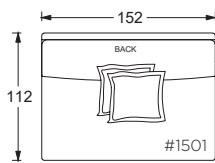

- Overall Height to Frame: 74cm
- Overall Height to Back Pillow: 86cm
- Overall Depth:
 - Chair: 112cm
 - Lounge: 152cm
- Chaise: 183cm
- Seat Depth:
 - Chair: 66cm
 - Lounge: 107cm
 - Chaise: 137cm
- Arm Height: 63cm
- Seat Height: 46cm

* Measurements are approximate Updated 11/21/19

Gregory 152cm W

Body Details:

Upholstered and slipcovered available

Seat Details:

Loose seat configuration
Spring down seat construction

Back Details:

Loose back configuration
Boxed style back pillows
Feather down construction

Base Details:

3cm H recessed leg
Specify leg finish

* Standard double needle stitch detail on body, seat cushion, back and toss pillows unless otherwise specified.

PLANE VIEW

152cm W Armless

152cm W Armless Chair

Dimensions

- Overall Height to Frame: 74cm
Overall Height to Back Pillow: 86cm
Overall Depth:
- Chair: 112cm
 - Lounge: 152cm
 - Chaise: 183cm
- Seat Depth:
- Chair: 66cm
 - Lounge: 107cm
 - Chaise: 137cm
- Arm Height: 63cm
Seat Height: 46cm