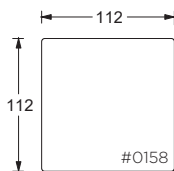

112cm W L/R Return Lounge #4105-LR #4104-RR

112cm W L/R Return Chaise #5005-LR #5004-RR

PLANE VIEW

112cm W LAF/RAF

112cm W LAF/RAF Chair #1003-LAF #1002-RAF

112cm W LAF/RAF Lounge #4103-LAF #4102-RAF

112cm W LAF/RAF Chaise #5003-LAF #5002-RAF

Special Details:

- certain sizes will require piece outs depending on the fabric repeat/nap - please check with your customer service representative regarding piece outs

Dimensions

- Overall Height to Frame: 74cm
- Overall Height to Back Pillow: 86cm
- Overall Depth:
 - Chair: 112cm
 - Lounge: 152cm
 - Chaise: 183cm
- Seat Depth:
 - Chair: 66cm
 - Lounge: 107cm
 - Chaise: 137cm
- Arm Height: 63cm
- Seat Height: 46cm

Gregory Ottoman

PLANE VIEW

Ottoman

112cm W x 112cm D Ottoman #0158

112cm W x 152cm D Ottoman #0407

152cm W x 152cm D Ottoman #0160

Dimensions

- Overall Height to Frame: 46cm