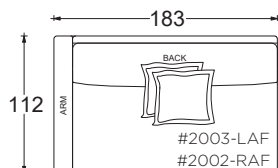

Base Details:

3cm H recessed leg
Specify leg finish

* Standard double needle stitch detail on body, seat cushion, back and toss pillows unless otherwise specified.

PLANE VIEW

183cm W Armless

183cm W Armless Chair

183cm W Armless Lounge

PLANE VIEW

183cm W L/R Return

183cm W L/R Return Chair

183cm W L/R Return Lounge

PLANE VIEW

183cm W LAF/RAF Return

183cm W LAF/RAF Chair

183cm W LAF/RAF Lounge

Special Details:

- certain sizes will require piece outs depending on the fabric repeat/nap - please check with your customer service representative regarding piece outs

Dimensions

- Overall Height to Frame: 74cm
- Overall Height to Back Pillow: 86cm
- Overall Depth:
 - Chair: 112cm
 - Lounge: 152cm
- Chaise: 183cm
- Seat Depth:
 - Chair: 66cm
 - Lounge: 107cm
 - Chaise: 137cm
- Arm Height: 63cm
- Seat Height: 46cm