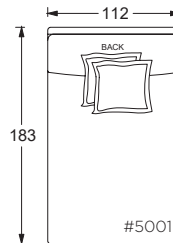

Dimensions

- Overall Height to Frame: 74cm
Overall Height to Back Pillow: 86cm
Overall Depth:
- Chair: 112cm
 - Lounge: 152cm
 - Chaise: 183cm
- Seat Depth:
- Chair: 66cm
 - Lounge: 107cm
 - Chaise: 137cm
- Arm Height: 63cm
Seat Height: 46cm

PLANE VIEW

Armless 112cm W

112cm W Armless Chair #1001

112cm W Armless Lounge #4101

112cm W Armless Chaise #5001

PLANE VIEW

112cm W L/R

112cm W Corner Unit #1060

Special Details:

- certain sizes will require piece outs depending on the fabric repeat/nap - please check with your customer service representative regarding piece outs

Dimensions

- Overall Height to Frame: 74cm
- Overall Height to Back Pillow: 86cm
- Overall Depth:
 - Chair: 112cm
 - Lounge: 152cm
 - Chaise: 183cm
- Seat Depth:
 - Chair: 66cm
 - Lounge: 107cm
 - Chaise: 137cm
- Arm Height: 63cm
- Seat Height: 46cm

Gregory Ottoman

PLANE VIEW

Ottoman

112cm W x 112cm D Ottoman #0158

112cm W x 152cm D Ottoman #0407

152cm W x 152cm D Ottoman #0160

Dimensions

- Overall Height to Frame: 46cm