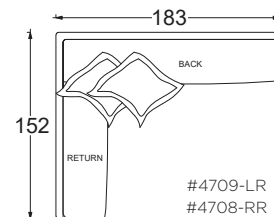

Base Details:

3cm H recessed leg
Specify leg finish

* Standard double needle stitch detail on body, seat cushion, back and toss pillows unless otherwise specified.

PLANE VIEW

183cm W Armless

183cm W Armless Chair

183cm W Armless Lounge

PLANE VIEW

183cm W L/R Return

183cm W L/R Return Chair

183cm W L/R Return Lounge

PLANE VIEW

183cm W LAF/RAF Return

183cm W LAF/RAF Chair

- Overall Height to Frame: 74cm
- Overall Height to Back Pillow: 86cm
- Overall Depth:
 - Chair: 112cm
 - Lounge: 152cm
- Chaise: 183cm
- Seat Depth:
 - Chair: 66cm
 - Lounge: 107cm
 - Chaise: 137cm
- Arm Height: 63cm
- Seat Height: 46cm

Dimensions

- Overall Height to Frame: 74cm
Overall Height to Back Pillow: 86cm
Overall Depth:
- Chair: 112cm
 - Lounge: 152cm
 - Chaise: 183cm
- Seat Depth:
- Chair: 66cm
 - Lounge: 107cm
 - Chaise: 137cm
- Arm Height: 63cm
Seat Height: 46cm