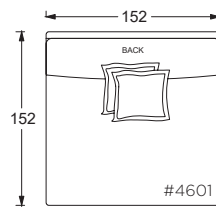

- Overall Height to Frame: 74cm
- Overall Height to Back Pillow: 86cm
- Overall Depth:
 - Chair: 112cm
 - Lounge: 152cm
- Chaise: 183cm
- Seat Depth:
 - Chair: 66cm
 - Lounge: 107cm
 - Chaise: 137cm
- Arm Height: 63cm
- Seat Height: 46cm

* Measurements are approximate Updated 11/21/19

Gregory 152cm W

Body Details:

Upholstered and slipcovered available

Seat Details:

Loose seat configuration
Spring down seat construction

Back Details:

Loose back configuration
Boxed style back pillows
Feather down construction

Base Details:

3cm H recessed leg
Specify leg finish

* Standard double needle stitch detail on body, seat cushion, back and toss pillows unless otherwise specified.

PLANE VIEW

152cm W Armless

152cm W Armless Chair

Dimensions

- Overall Height to Frame: 74cm
Overall Height to Back Pillow: 86cm
Overall Depth:
- Chair: 112cm
 - Lounge: 152cm
 - Chaise: 183cm
- Seat Depth:
- Chair: 66cm
 - Lounge: 107cm
 - Chaise: 137cm
- Arm Height: 63cm
Seat Height: 46cm