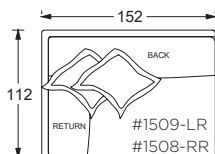

- Overall Height to Frame: 74cm
- Overall Height to Back Pillow: 86cm
- Overall Depth:
 - Chair: 112cm
 - Lounge: 152cm
- Chaise: 183cm
- Seat Depth:
 - Chair: 66cm
 - Lounge: 107cm
 - Chaise: 137cm
- Arm Height: 63cm
- Seat Height: 46cm

Base Details:

3cm H recessed leg
Specify leg finish

* Standard double needle stitch detail on body, seat cushion, back and toss pillows unless otherwise specified.

PLANE VIEW

152cm W Armless

152cm W Armless Chair

152cm W Armless Lounge

152cm W Armless Chaise

PLANE VIEW

152cm W L/R Return

152cm W L/R Return Chair

152cm W Corner Unit

152cm W L/R Return Chaise

PLANE VIEW

Dimensions

- Overall Height to Frame: 74cm
Overall Height to Back Pillow: 86cm
Overall Depth:
- Chair: 112cm
 - Lounge: 152cm
 - Chaise: 183cm
- Seat Depth:
- Chair: 66cm
 - Lounge: 107cm
 - Chaise: 137cm
- Arm Height: 63cm
Seat Height: 46cm