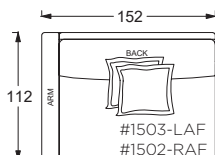

152cm W LAF/RAF Chair