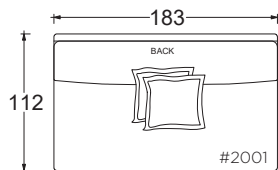

Base Details:

3cm H recessed leg
Specify leg finish

* Standard double needle stitch detail on body, seat cushion, back and toss pillows unless otherwise specified.

PLANE VIEW

183cm W Armless

183cm W Armless Chair

- Overall Height to Frame: 74cm
- Overall Height to Back Pillow: 86cm
- Overall Depth:
 - Chair: 112cm
 - Lounge: 152cm
- Chaise: 183cm
- Seat Depth:
 - Chair: 66cm
 - Lounge: 107cm
 - Chaise: 137cm
- Arm Height: 63cm
- Seat Height: 46cm

Dimensions

- Overall Height to Frame: 74cm
Overall Height to Back Pillow: 86cm
Overall Depth:
- Chair: 112cm
 - Lounge: 152cm
 - Chaise: 183cm
- Seat Depth:
- Chair: 66cm
 - Lounge: 107cm
 - Chaise: 137cm
- Arm Height: 63cm
Seat Height: 46cm

Special Details:

- certain sizes will require piece outs depending on the fabric repeat/nap - please check with your customer service representative regarding piece outs

Dimensions

- Overall Height to Frame: 74cm
- Overall Height to Back Pillow: 86cm
- Overall Depth:
 - Chair: 112cm
 - Lounge: 152cm
 - Chaise: 183cm
- Seat Depth:
 - Chair: 66cm
 - Lounge: 107cm
 - Chaise: 137cm
- Arm Height: 63cm
- Seat Height: 46cm