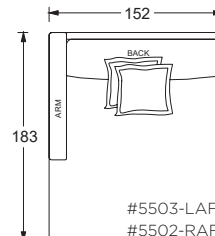

152cm W LAF/RAF Chaise

Special Details:

- certain sizes will require piece outs depending on the fabric repeat/nap - please check with your customer service representative regarding piece outs

Dimensions

1. Overall Height to Frame: 74cm
   Overall Height to Back Pillow: 86cm
   Overall Depth:
2. Chair: 112cm
   - Lounge: 152cm
   - Chaise: 183cm
3. Seat Depth:
4. Chair: 66cm
   - Lounge: 107cm
   - Chaise: 137cm
5. Arm Height: 63cm
   Seat Height: 46cm

* Measurements are approximate Updated 11/21/19