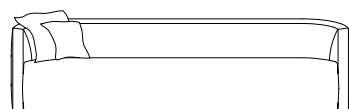

Theo Club Sofa Family

Body details:
 Upholstered only
 Not available in leather

Seat details:
 Tight seat configuration
 Spring down with 50/50 blend construction

Back details:
 Tight back configuration
 Foam and fiber back construction

Base details:
 Sits on glides

Toss pillow details:
 Knife edge - droopy microfiber construction
 61x61cm (large)
 51x51cm (small)

*Standard double needle stitch detail on body, seat cushion, back and toss pillows unless otherwise specified.

Dimensions

Overall frame height: 79cm
 Overall depth: 94cm
 Seat height: 51cm
 Seat depth: 69cm
 Arm width: 19cm

Variations

XL - 279cm

Sofa - 249cm

Condo - 218cm

Loveseat - 183cm

Club chair - 79cm (available as swivel)

Sectional guide

LAF XL - 277cm

LAF Condo - 216cm

LAF Loveseat - 180cm

Corner unit LAF - 114dx114w

RAF XL - 277cm

RAF Condo - 216cm

RAF Loveseat - 180cm