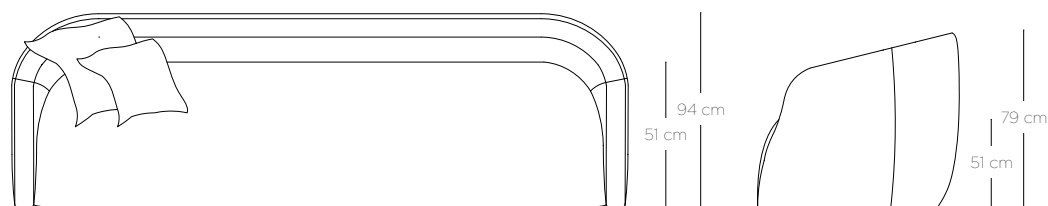

Base details:
 Sits on glides

Toss pillow details:
 Knife edge - droopy microfiber construction
 61x61cm (large)
 51x51cm (small)

*Standard double needle stitch detail on body, seat cushion, back and toss pillows unless otherwise specified.

Dimensions

Overall frame height: 79cm
 Overall depth: 94cm
 Seat height: 51cm
 Seat depth: 69cm
 Arm width: 19cm

Variations

XL - 279cm

Sofa - 249cm

Condo - 218cm

Loveseat - 183cm

Club chair - 79cm (available as swivel)

Sectional guide

LAF XL - 277cm

LAF Condo - 216cm

LAF Loveseat - 180cm

Corner unit LAF - 114dx114w

RAF XL - 277cm

RAF Condo - 216cm

RAF Loveseat - 180cm

Corner unit RAF - 114dx114w

Upholstery consumption

*All estimated consumption is for plain/solid, no repeat fabrics with a 140cm roll width.

	FABRIC	LEATHER
	UPHOLSTERED	UPHOLSTERED
SWIVEL CLUB	8m	12.5sqm
LOVESEAT	11m	-
CONDO	13m	-
SOFA	15m	-
XL	16m	-
CORNER UNIT	10m	-
LAF/RAF	-1m	-