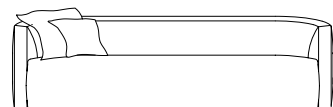

Base details:
 Sits on glides

Toss pillow details:
 Knife edge - droopy microfiber construction
 61x61cm (large)
 51x51cm (small)

*Standard double needle stitch detail on body, seat cushion, back and toss pillows unless otherwise specified.

Dimensions

Overall frame height: 79cm
 Overall depth: 94cm
 Seat height: 51cm
 Seat depth: 69cm
 Arm width: 19cm

Variations

XL - 279cm

Sofa - 249cm

Condo - 218cm

Loveseat - 183cm

Club chair - 79cm (available as swivel)

Sectional guide

LAF XL - 277cm

LAF Condo - 216cm

LAF Loveseat - 180cm

Corner unit LAF - 114dx114w

RAF XL - 277cm

RAF Condo - 216cm

RAF Loveseat - 180cm

Corner unit RAF - 114dx114w

Upholstery consumption

*All estimated consumption is for plain/solid, no repeat fabrics with a 140cm roll width.

	FABRIC	LEATHER
	UPHOLSTERED	UPHOLSTERED
SWIVEL CLUB	8m	12.5sqm
LOVESEAT	11m	-
CONDO	13m	-
SOFA	15m	-
XL	16m	-
CORNER UNIT	10m	-
LAF/RAF	-1m	-